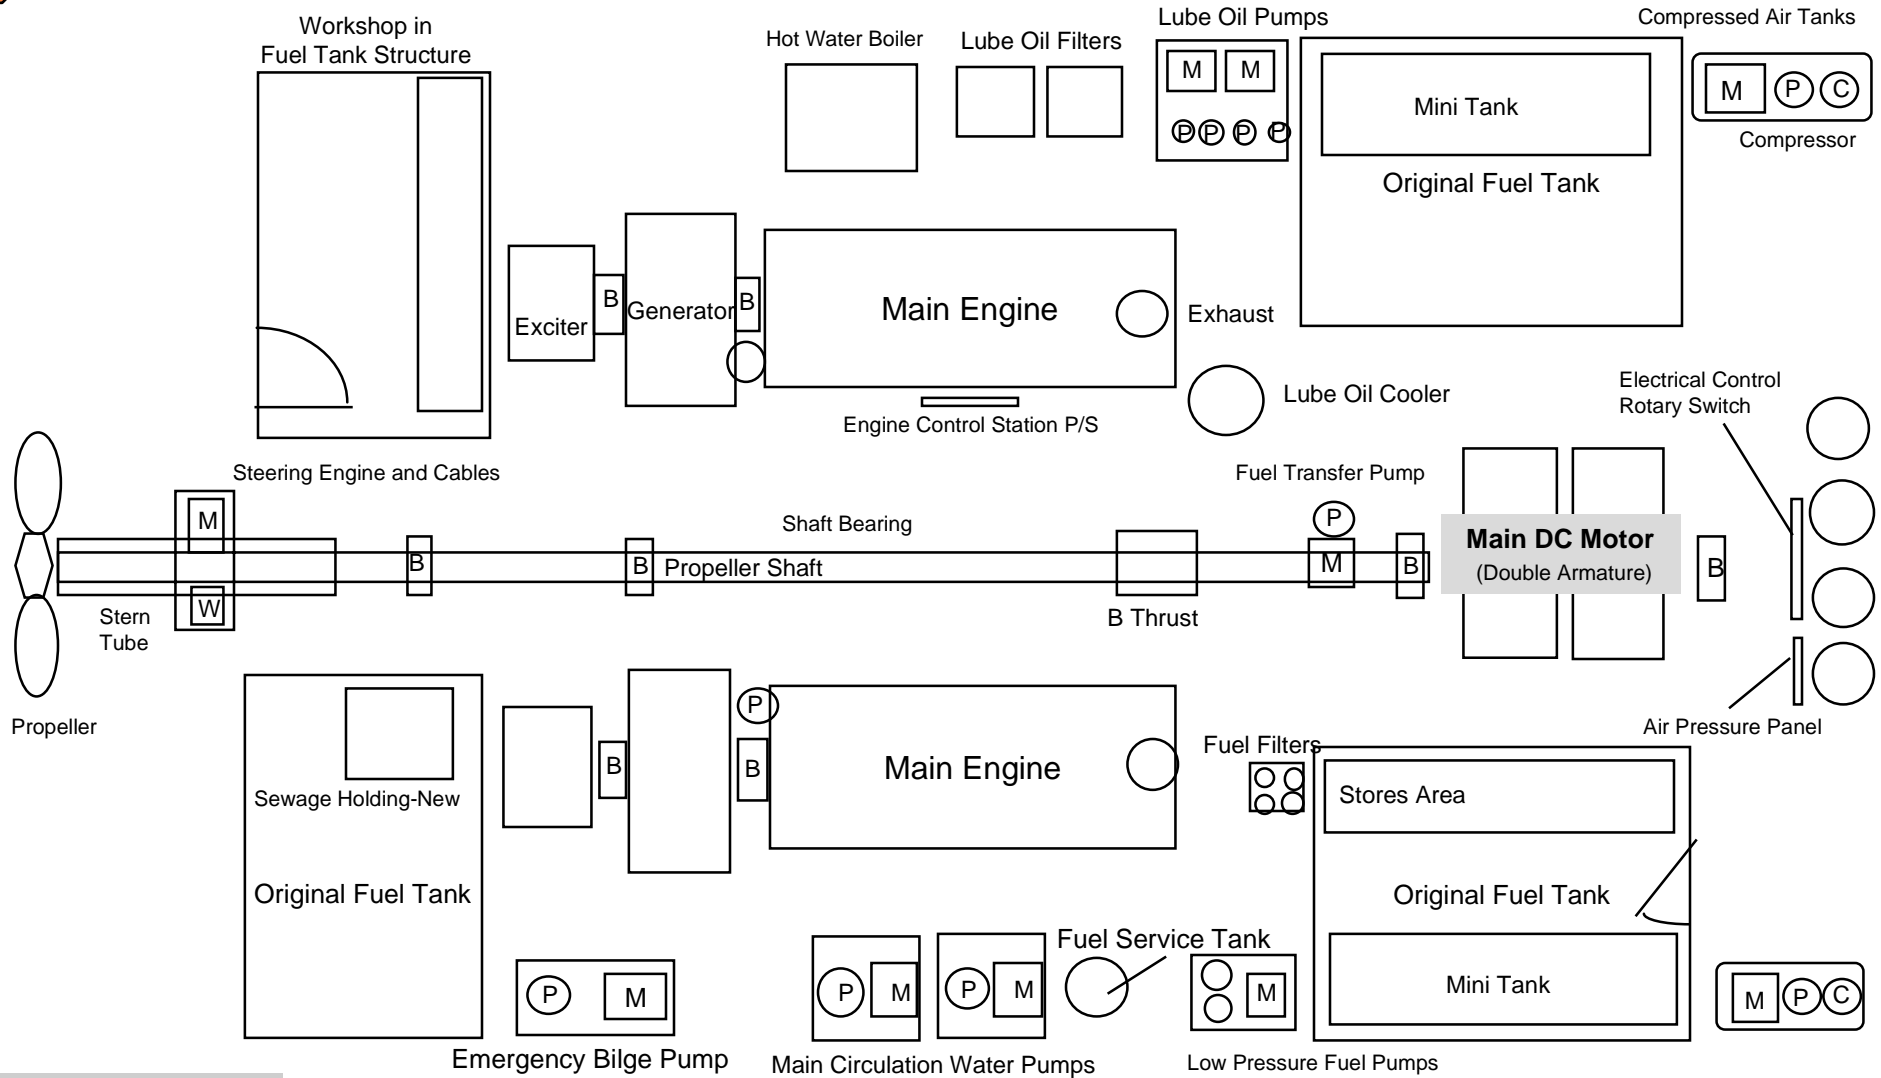

The LUNA's Engineeroom

Luna Preservation Society • PO Box 1866 • Brookline, MA 02446 • (617) 730-9776

Note: Diagram is schematic and not to scale.